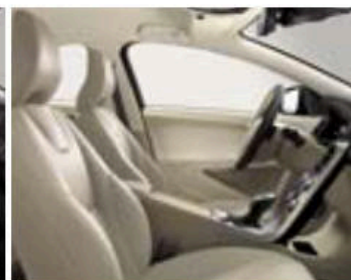

Leather, 371T
Soft Beige in Soft Beige Interior with Soft
Beige Headliner
(Optional T5)