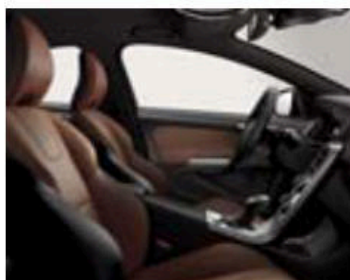

Sport Leather, 3363
Beechwood Brown/Offblack in Anthracite
Black Interior with Charcoal Headliner
(Standard T6, optional T5)