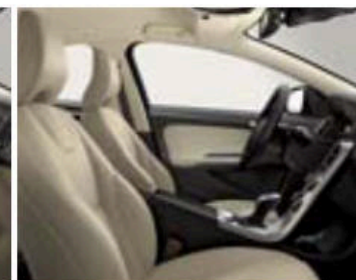

Pallene, 17x7", Silver
(Standard T5, optional T6)

Skadi, 18x8", Silverbright
(Optional T5)

T-Tec/textile, 3601
Charcoal/Offblack in Anthracite Black
Interior with Quartz Headliner
(Standard T5)

Leather, 371T
Soft Beige in Soft Beige Interior with Soft
Beige Headliner
(Optional T5)