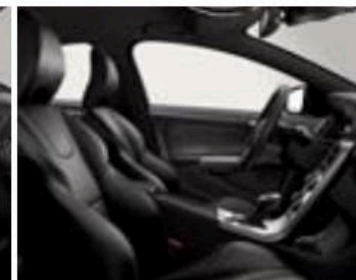

Leather, 3701
Offblack in Anthracite Black Interior with
Quartz Headliner
(Optional T5)

Sport Leather, 336P
Soft Beige in Anthracite Interior with
Charcoal Headliner
(Standard T6, optional T5)

Sport Leather, 3361
Offblack in Anthracite Black Interior with
Charcoal Headliner
(Standard T6, optional T5)