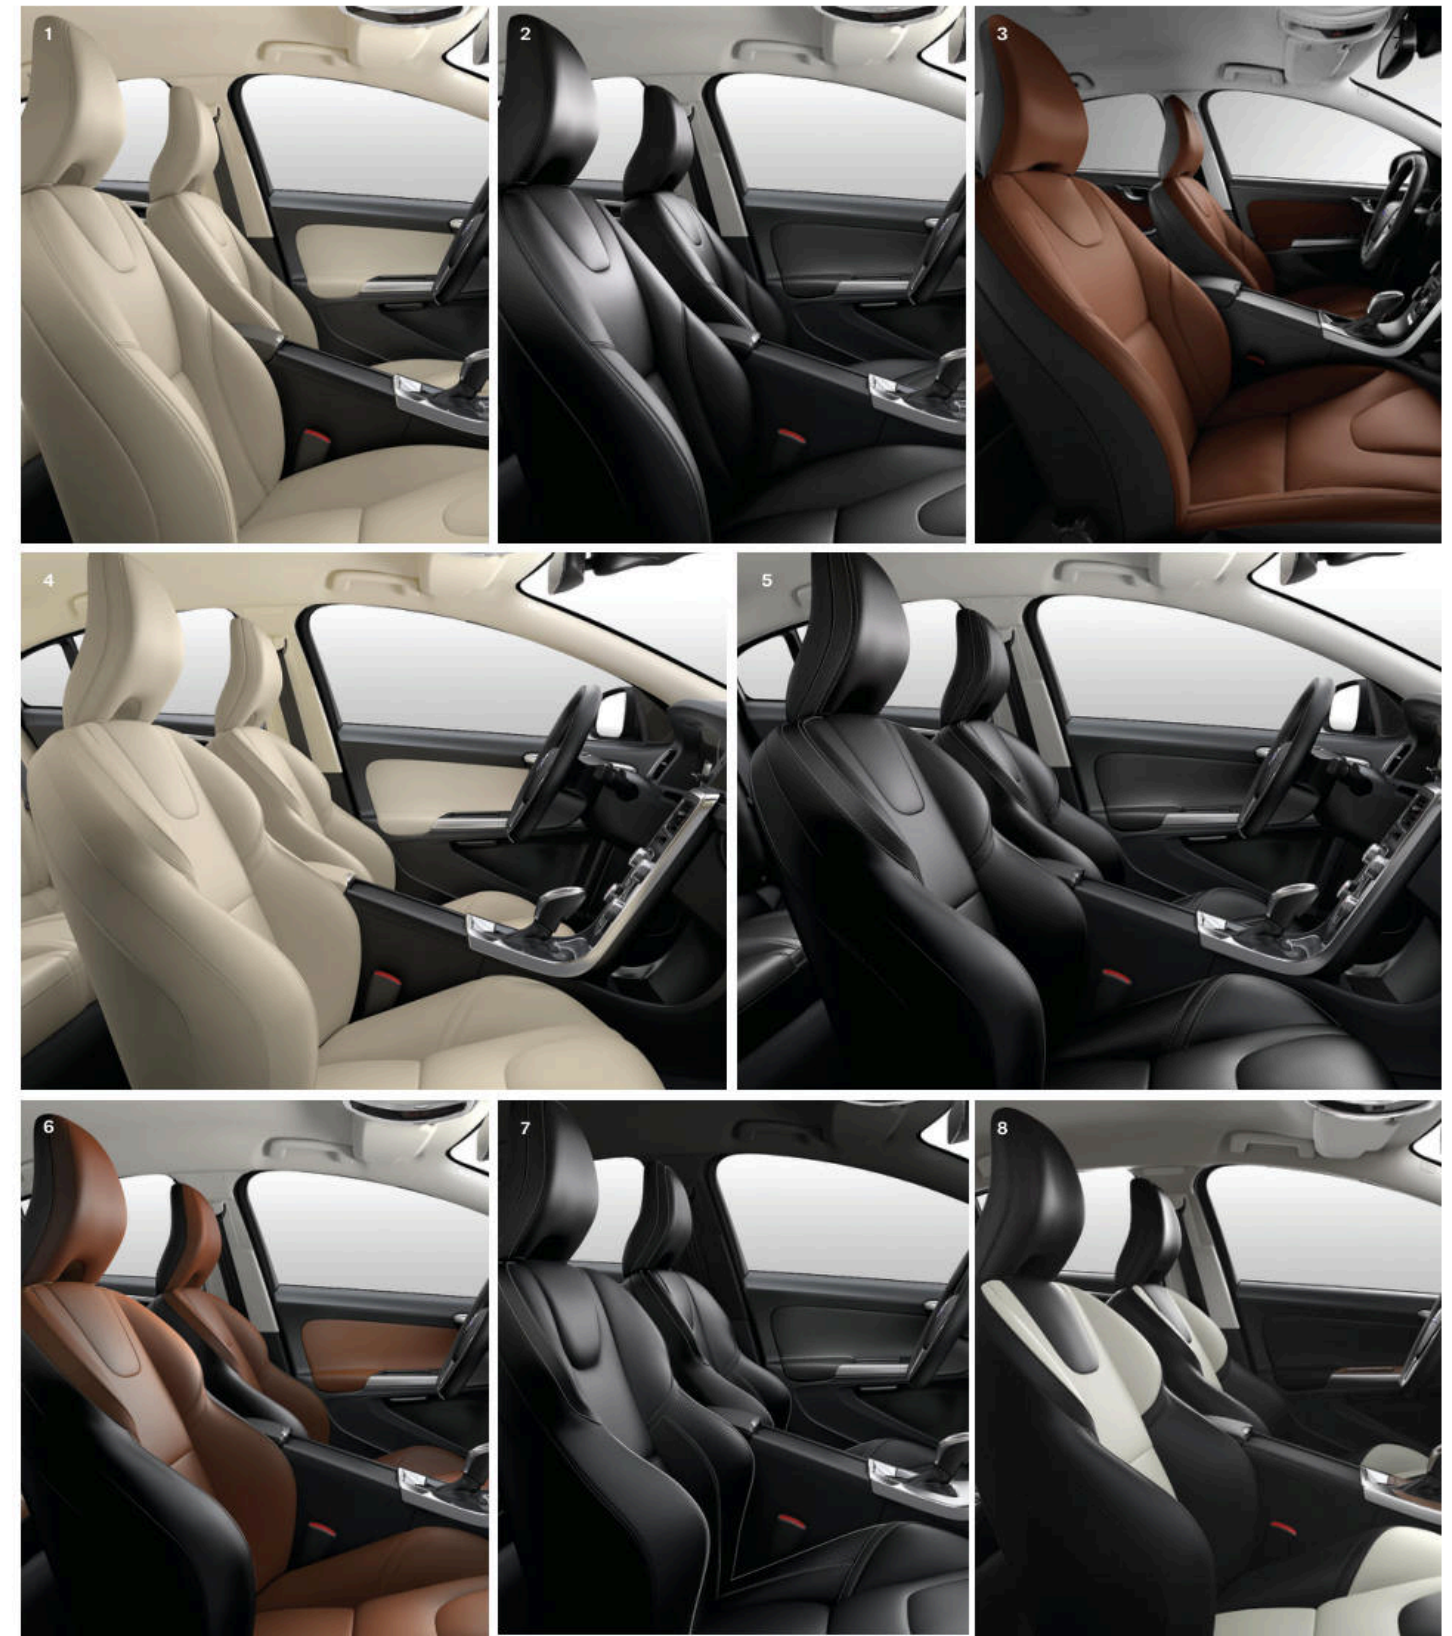

S60 WHEELS

S60 EXTERIOR COLORS

DYNAMIC	R-DESIGN	INSCRIPTION	CROSS COUNTRY
 614 Ice White	 707 Crystal White Metallic	 614 Ice White	
 477 Electric Silver	 720 Bursting Blue	 707 Crystal White Metallic	
 714 Osmium Grey	 714 Osmium Grey	 711 Bright Silver Metallic	
 717 Onyx Black Metallic	 717 Onyx Black Metallic	 721 Mussel Blue Metallic	
 612 Red Passion	 612 Red Passion	 719 Luminous Sand Metallic	 714 Osmium Grey Metallic
		 714 Osmium Grey Metallic	
		 717 Onyx Black Metallic	
		 702 Flamenco Red Metallic	

S60 UPHOLSTERIES

UPHOLSTERIES Comfort Seat Leather (Standard Inscription) 1. Soft Beige in Anthracite Black Interior with Soft Beige Headliner, 370P 2. Off-Black in Anthracite Black Interior with Quartz Headliner, 3701 3. Beechwood in Anthracite Black Interior with Soft Beige Headliner, 3703 **Sport/Contour Leather (Standard Dynamic and Inscription Platinum)** 4. Soft Beige in Anthracite Interior with Soft Beige Headliner, 330P 5. Off-Black in Anthracite Black Interior with Quartz Headliner, 3301 6. Beechwood Brown/Off-Black in Anthracite Black Interior with Black Headliner, 3303 (Not available on Dynamic) **Standard R-Design** 7. Off-Black Sport and Perforated Leather with Charcoal Headliner, 3T60 **Blonde / Off-Black Leather Sport Seat** 8. Anthracite Black Interior, 330G (Standard Cross Country)