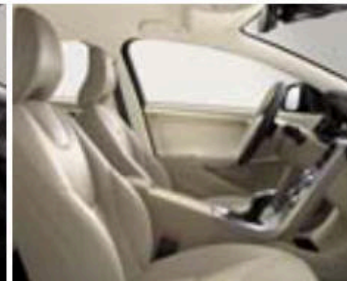

Portia, 19x8", Diamond Cut/Black
(Optional T5 Sport Package)

Ixion II, 19x8", Diamond Cut/Matte Black
(Optional R-Design)

Skadi, 18x8", Silverbright
(Optional T5)

Pallene, 17x7", Silver
(Standard T5)

T-Tec/textile, K601
Charcoal/Offblack in Anthracite Black
Interior with Quartz Headliner
(Standard T5)