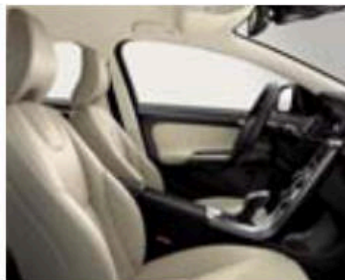

Leather, K70P
Soft Beige in Off-Black with Soft Beige
Headliner
(Optional T5)