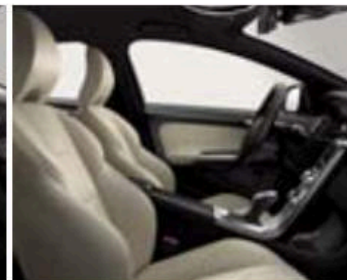

Sport Leather, K36P
Soft Beige in Anthracite Interior with
Charcoal Headliner
(Optional T5)