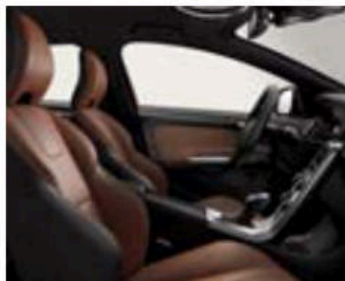

Sport Leather, K363
Beechwood Brown/Offblack in Anthracite
Black Interior with Charcoal Headliner
(Optional T5)