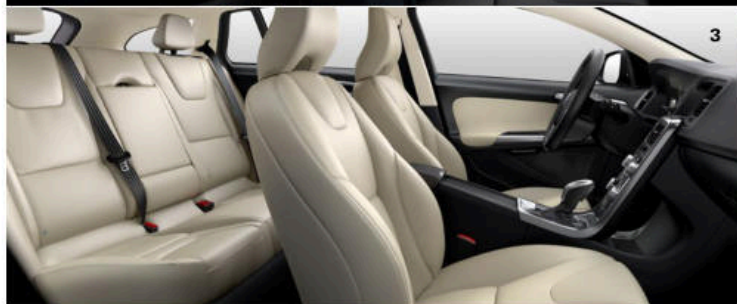

Pallene, 17x7", Silver
(Standard T5)

Skadi, 18x8", Silverbright
(Optional T5)

Portia, 19x8", Diamond Cut/Black
(Optional T5 Sport Package)

Ixon, 19x8", Diamond Cut/Matte Black
(Standard T6 R-Design)

UPHOLSTERIES T-Tec/textile 1. Charcoal/Offblack in Anthracite Black Interior with Quartz Headliner, K601 (Standard T5) **Leather** 2. Offblack in Anthracite Black Interior with Quartz Headliner, K701 (T5 Premier & Platinum) 3. Soft Beige in Anthracite Black Interior with Soft Beige Headliner, K70P (T5 Premier & Platinum) **Sport Leather** 4. Soft Beige in Anthracite Black Interior with Charcoal Headliner K36P (Optional T5) 5. Offblack in Anthracite Black Interior with Charcoal Headliner, K361 (Optional T5) 6. Beechwood Brown/Offblack in Anthracite Black Interior with Charcoal Headliner, K363 (Optional T5) **R-Design Leather** 7. Offblack in Anthracite Black Interior with Charcoal Headliner, KT60 (Standard R-Design)