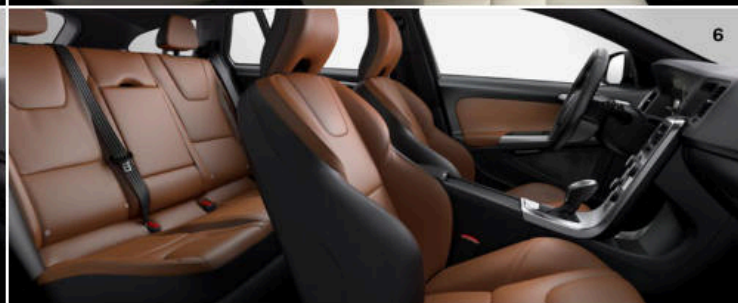

V60 INDIVIDUAL OPTIONS

INDIVIDUAL OPTIONS	T5	T6 AWD R-Design
Keyless Entry and Start	O/P	●
Park Assist Pilot (requires BLIS)	○	○
Dual outboard two-stage child booster seats with adaptive seat belts and power child locks (rear doors)	○	○
Heated front seats	O/P	O/P
Dual screen rear seat entertainment system	○	○
Metallic paint	○	○
Urbane wood inlays	○	N/A
Piano Black wood Inlay	○	N/A
18" Skadi alloy wheels	○	N/A
Performance Summer Tires	N/A	○
Sport seats with charcoal headliner	○	●
Electronically Controlled AWD	○	●

PLATINUM

(Standard T6 AWD R-Design)

- Leather seating surfaces
- Sensus Navigation with mapcare
- Auto dimming interior mirror
- Brightwork, side windows
- Silver roof rails
- Harman Kardon Premium Sound System
- Active dual xenon headlights with headlight washers
- Accent lighting
- Convenience package
- Tecnology package

Pallene, 17x7", Silver
(Standard T5)

Skadi, 18x8", Silverbright
(Optional T5)

Portia, 19x8", Diamond Cut/Black
(Optional T5 Sport Package)

Ixon, 19x8", Diamond Cut/Matte Black
(Standard T6 R-Design)

UPHOLSTERIES T-Tec/textile 1. Charcoal/Offblack in Anthracite Black Interior with Quartz Headliner, K601 (Standard T5) **Leather** 2. Offblack in Anthracite Black Interior with Quartz Headliner, K701 (T5 Premier & Platinum) 3. Soft Beige in Anthracite Black Interior with Soft Beige Headliner, K70P (T5 Premier & Platinum) **Sport Leather** 4. Soft Beige in Anthracite Black Interior with Charcoal Headliner K36P (Optional T5) 5. Offblack in Anthracite Black Interior with Charcoal Headliner, K361 (Optional T5) 6. Beechwood Brown/Offblack in Anthracite Black Interior with Charcoal Headliner, K363 (Optional T5) **R-Design Leather** 7. Offblack in Anthracite Black Interior with Charcoal Headliner, KT60 (Standard R-Design)