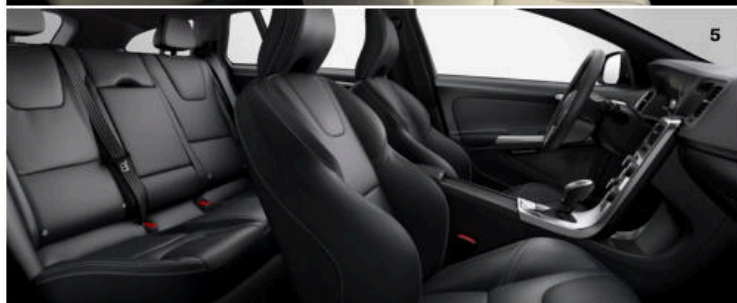

PLATINUM

(Standard T6 AWD R-Design)

- Leather seating surfaces
- Sensus Navigation with mapcare
- Auto dimming interior mirror
- Brightwork, side windows
- Silver roof rails
- Harman Kardon Premium Sound System
- Active dual xenon headlights with headlight washers
- Accent lighting
- Convenience package
- Tecnology package

Pallene, 17x7", Silver
(Standard T5)

Skadi, 18x8", Silverbright
(Optional T5)

Portia, 19x8", Diamond Cut/Black
(Optional T5 Sport Package)

Ixon, 19x8", Diamond Cut/Matte Black
(Standard T6 R-Design)

UPHOLSTERIES T-Tec/textile 1. Charcoal/Offblack in Anthracite Black Interior with Quartz Headliner, K601 (Standard T5) **Leather** 2. Offblack in Anthracite Black Interior with Quartz Headliner, K701 (T5 Premier & Platinum) 3. Soft Beige in Anthracite Black Interior with Soft Beige Headliner, K70P (T5 Premier & Platinum) **Sport Leather** 4. Soft Beige in Anthracite Black Interior with Charcoal Headliner K36P (Optional T5) 5. Offblack in Anthracite Black Interior with Charcoal Headliner, K361 (Optional T5) 6. Beechwood Brown/Offblack in Anthracite Black Interior with Charcoal Headliner, K363 (Optional T5) **R-Design Leather** 7. Offblack in Anthracite Black Interior with Charcoal Headliner, KT60 (Standard R-Design)