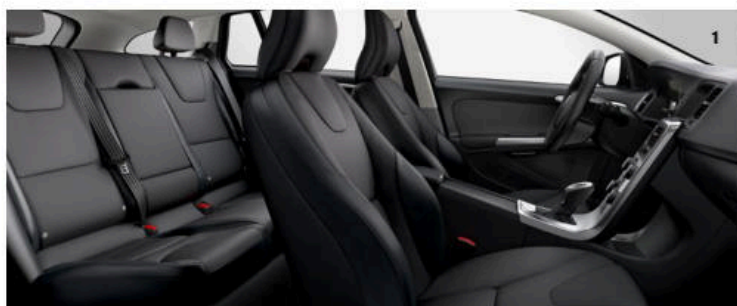

PLATINUM

(Standard T6 AWD R-Design)

- Leather seating surfaces
- Sensus Navigation with mapcare
- Auto dimming interior mirror
- Brightwork, side windows
- Silver roof rails
- Harman Kardon Premium Sound System
- Active dual xenon headlights with headlight washers
- Accent lighting
- Convenience package
- Tecnology package

Pallene, 17x7", Silver
(Standard T5)

Skadi, 18x8", Silverbright
(Optional T5)

Portia, 19x8", Diamond Cut/Black
(Optional T5 Sport Package)

Ixon, 19x8", Diamond Cut/Matte Black
(Standard T6 R-Design)

UPHOLSTERIES T-Tec/textile 1. Charcoal/Offblack in Anthracite Black Interior with Quartz Headliner, K601 (Standard T5) **Leather** 2. Offblack in Anthracite Black Interior with Quartz Headliner, K701 (T5 Premier & Platinum) 3. Soft Beige in Anthracite Black Interior with Soft Beige Headliner, K70P (T5 Premier & Platinum) **Sport Leather** 4. Soft Beige in Anthracite Black Interior with Charcoal Headliner K36P (Optional T5) 5. Offblack in Anthracite Black Interior with Charcoal Headliner, K361 (Optional T5) 6. Beechwood Brown/Offblack in Anthracite Black Interior with Charcoal Headliner, K363 (Optional T5) **R-Design Leather** 7. Offblack in Anthracite Black Interior with Charcoal Headliner, KT60 (Standard R-Design)