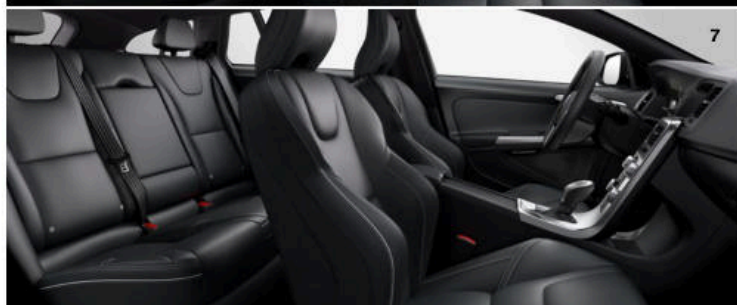

PLATINUM

(Standard T6 AWD R-Design)

- Leather seating surfaces
- Sensus Navigation with mapcare
- Auto dimming interior mirror
- Brightwork, side windows
- Silver roof rails
- Harman Kardon Premium Sound System
- Active dual xenon headlights with headlight washers
- Accent lighting
- Convenience package
- Tecnology package

Pallene, 17x7", Silver
(Standard T5)

Skadi, 18x8", Silverbright
(Optional T5)

Portia, 19x8", Diamond Cut/Black
(Optional T5 Sport Package)

Ixon, 19x8", Diamond Cut/Matte Black
(Standard T6 R-Design)

UPHOLSTERIES T-Tec/textile 1. Charcoal/Offblack in Anthracite Black Interior with Quartz Headliner, K601 (Standard T5) **Leather** 2. Offblack in Anthracite Black Interior with Quartz Headliner, K701 (T5 Premier & Platinum) 3. Soft Beige in Anthracite Black Interior with Soft Beige Headliner, K70P (T5 Premier & Platinum) **Sport Leather** 4. Soft Beige in Anthracite Black Interior with Charcoal Headliner K36P (Optional T5) 5. Offblack in Anthracite Black Interior with Charcoal Headliner, K361 (Optional T5) 6. Beechwood Brown/Offblack in Anthracite Black Interior with Charcoal Headliner, K363 (Optional T5) **R-Design Leather** 7. Offblack in Anthracite Black Interior with Charcoal Headliner, KT60 (Standard R-Design)