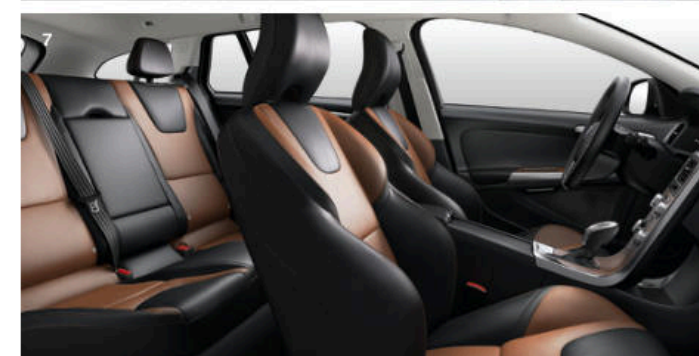

V60 UPHOLSTERIES

UPHOLSTERIES 1. **Comfort Leather** Off-Black in Anthracite Black Interior with Quartz Headliner, K701 (Standard Cross Country) 2. Soft Beige in Anthracite Black Interior with Quartz Headliner, K70P (Standard Cross Country) **Dynamic Sport Leather** 3. Soft Beige in Anthracite Black Interior with Charcoal Headliner K36P (T5 Premier & Platinum) 4. Off-Black in Anthracite Black Interior with Charcoal Headliner, K361 (T5 Premier & Platinum) **Sport Seat** 5. Off-Black Sport Leather Anthracite Black Interior, K30L 6. Blonde/Off-Black Sport Leather Anthracite Black Interior Quartz Headliner, K30G 7. Beechwood Brown/Off-Black Sport Leather Anthracite Black Interior Quartz Headliner, K30N (V60 Cross Country Only) **R-Design Leather** 8. Off-Black in Anthracite Black Interior with Charcoal Headliner, KT60