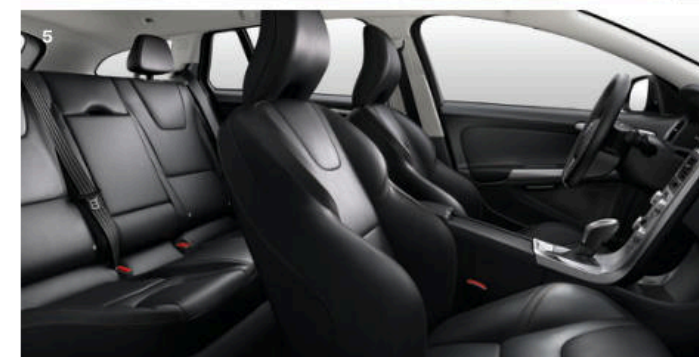

V60 UPHOLSTERIES

UPHOLSTERIES 1. **Comfort Leather** Off-Black in Anthracite Black Interior with Quartz Headliner, K701 (Standard Cross Country) 2. Soft Beige in Anthracite Black Interior with Quartz Headliner, K70P (Standard Cross Country) **Dynamic Sport Leather** 3. Soft Beige in Anthracite Black Interior with Charcoal Headliner K36P (T5 Premier & Platinum) 4. Off-Black in Anthracite Black Interior with Charcoal Headliner, K361 (T5 Premier & Platinum) **Sport Seat** 5. Off-Black Sport Leather Anthracite Black Interior, K30L 6. Blonde/Off-Black Sport Leather Anthracite Black Interior Quartz Headliner, K30G 7. Beechwood Brown/Off-Black Sport Leather Anthracite Black Interior Quartz Headliner, K30N (V60 Cross Country Only) **R-Design Leather** 8. Off-Black in Anthracite Black Interior with Charcoal Headliner, KT60