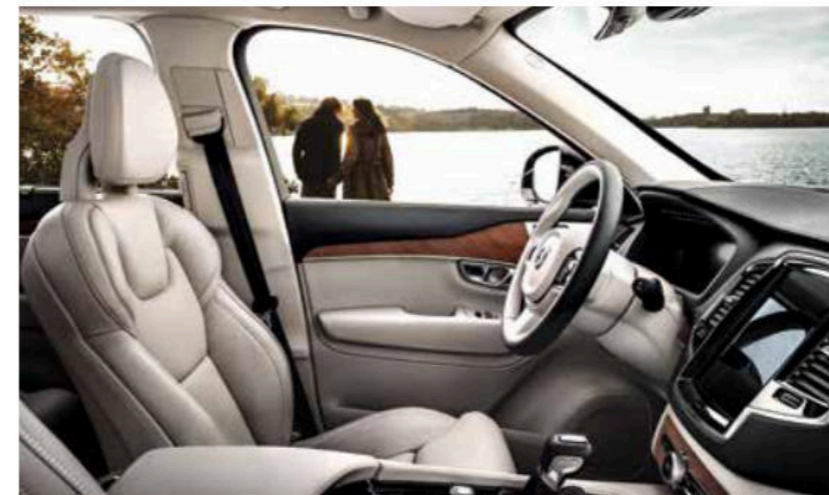

THE VOLVO XC90

Experience our idea of luxury

The Volvo XC90 is a place where you can relax, think and travel in first-class comfort. Where contemporary Scandinavian design meets advanced engineering. Where quality materials will delight your senses and put comfort at the heart of every journey. And where human-centric technology keeps you connected and in control.

Whether driving along the highway or negotiating urban traffic, our intuitive driving technologies make the journey easier, leaving you to enjoy the ride. In the lavishly appointed cabin,

luxurious materials and superb craftsmanship meet with uncluttered elegance. The airy interior gives you the luxury of space and calm – no matter which of the standard seven seats you sit in.

Appropriately for a full-sized SUV, the XC90 exudes power and road presence. Yet its design is also exquisitely subtle. The XC90 is all about perfect execution, and is our distinctive take on what it means to drive a luxury SUV in the 21st century.