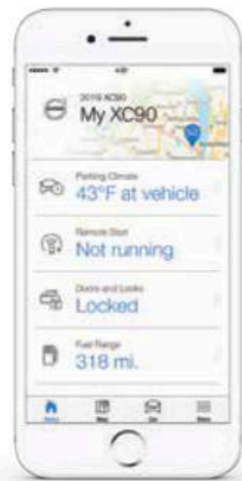

YOUR DAY MADE EASIER WITH VOLVO ON CALL

From saving you time in the morning to helping you relax on the way home, Volvo On Call becomes an indispensable part of your daily routine.