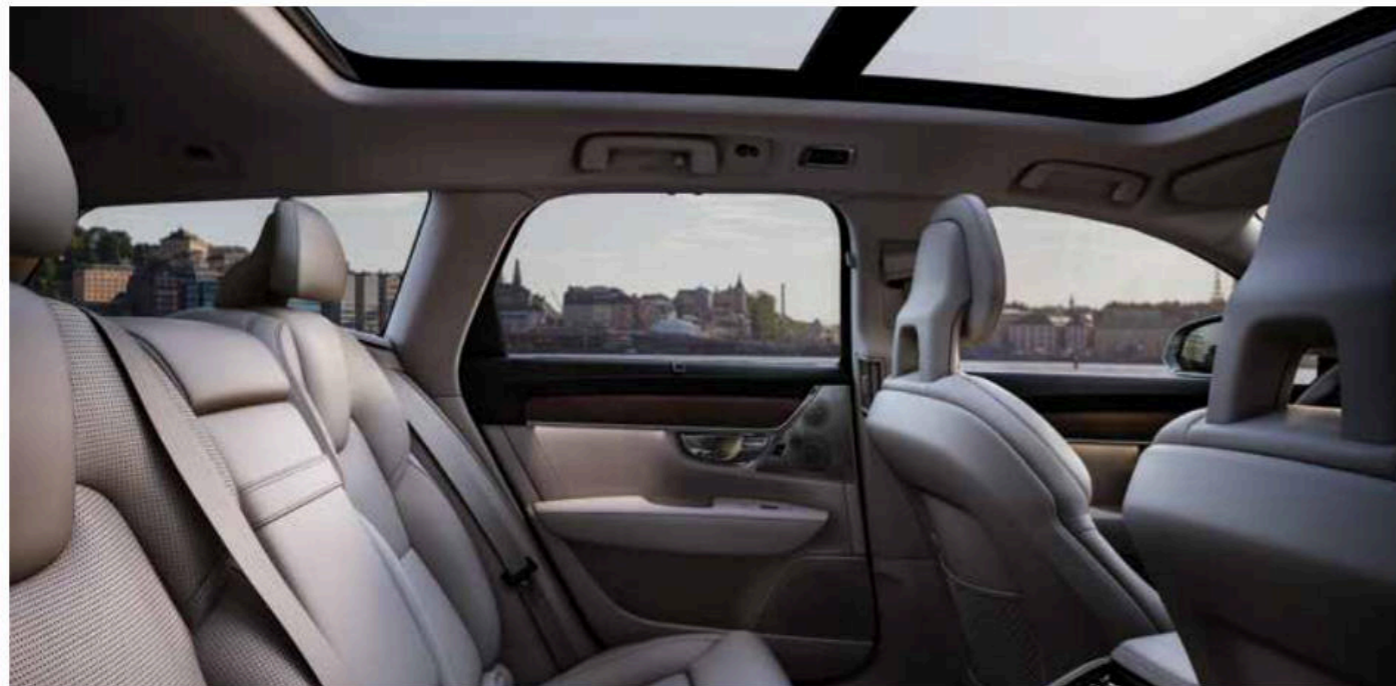

THE VOLVO V90

Built for the way you live

We created the V90 for a world that demands versatility, without compromising elegance and sophistication. From the exterior's clean, taut lines to the spacious light-filled cabin, this is a car that combines powerful good looks with everyday practicality.

Inside and out, the V90 is wrapped in the best of Scandinavian design. The bold lines convey solidity and strength; the details are subtle and distinctive. Style and presence come standard.

The beautiful, comfortable cabin will delight you and your passengers on every journey. Exceptional craftsmanship and fine materials enhance the feeling of precision and luxury, while a standard Panoramic Moonroof enhances the airy feel and Scandinavian design.

Everything we know has gone into the V90. This is Volvo reinvented – built to enhance every day.