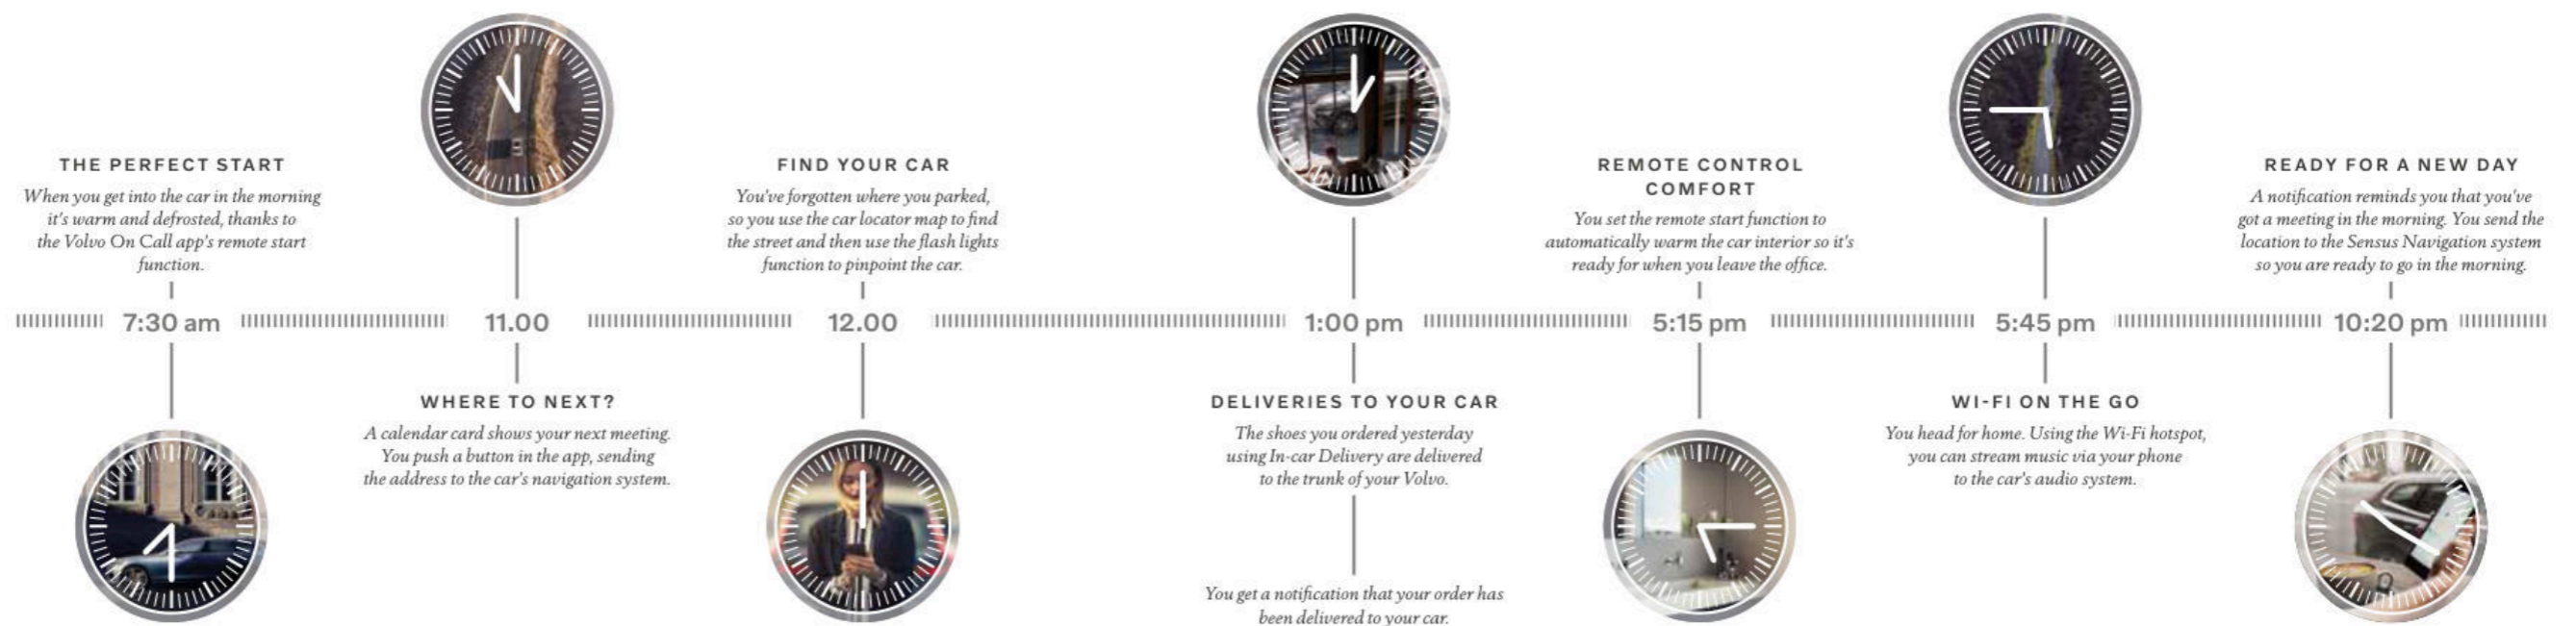

YOUR DAY MADE EASIER WITH VOLVO ON CALL

From saving you time in the morning to helping you relax on the way home, Volvo On Call becomes an indispensable part of your daily routine.